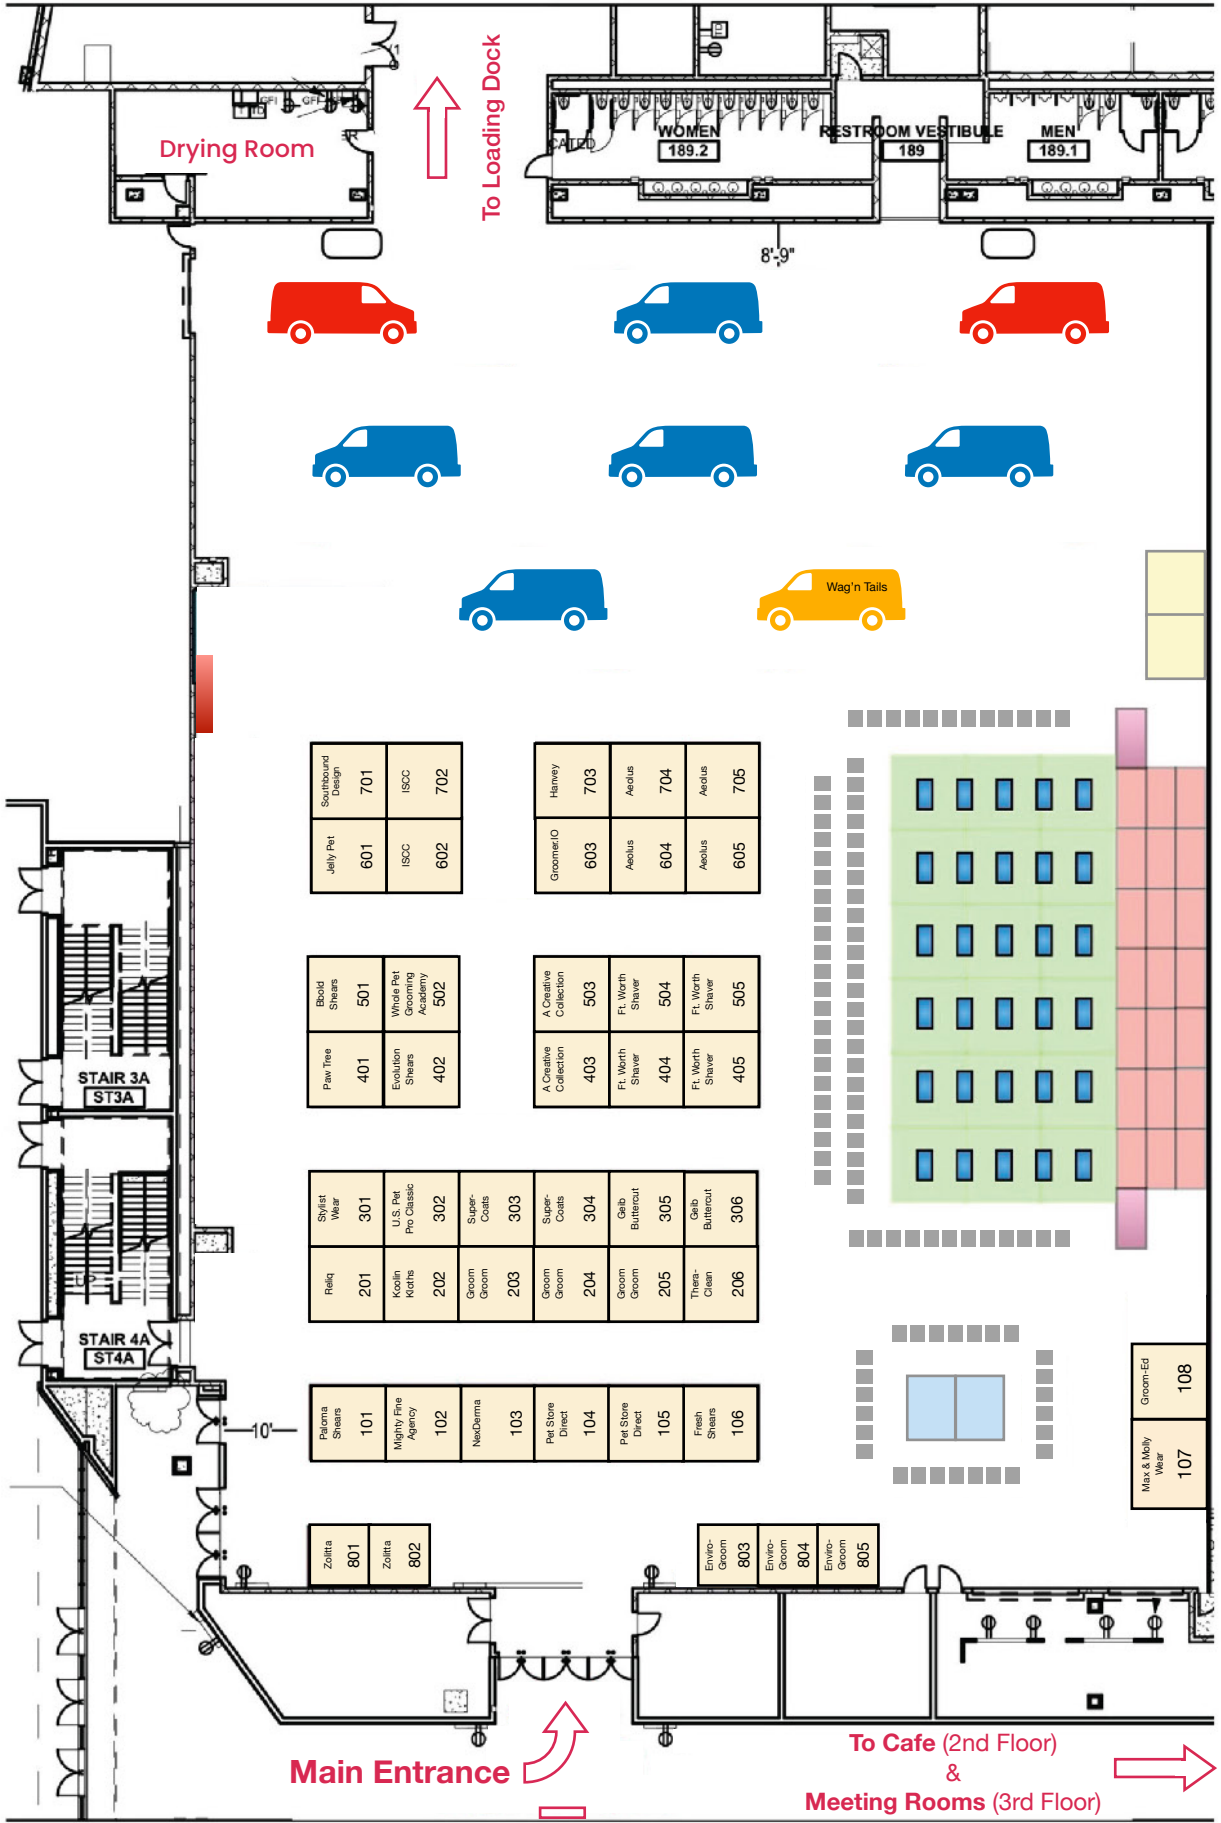

EXHIBIT HALL FLOOR PLAN

To Dog Relief Area

Main Entrance

Registration

To Cafe (2nd Floor) & Meeting Rooms (3rd Floor)

-  Styling Contest Bathing Van
-  Competition Mobile Unit
-  Exhibitor Mobile Unit
-  Ring Steward
-  Photo Booth
-  Chair
-  Demo Stage
-  Styling Table
-  Contest Ring
-  Stage Ramp
-  Main Stage