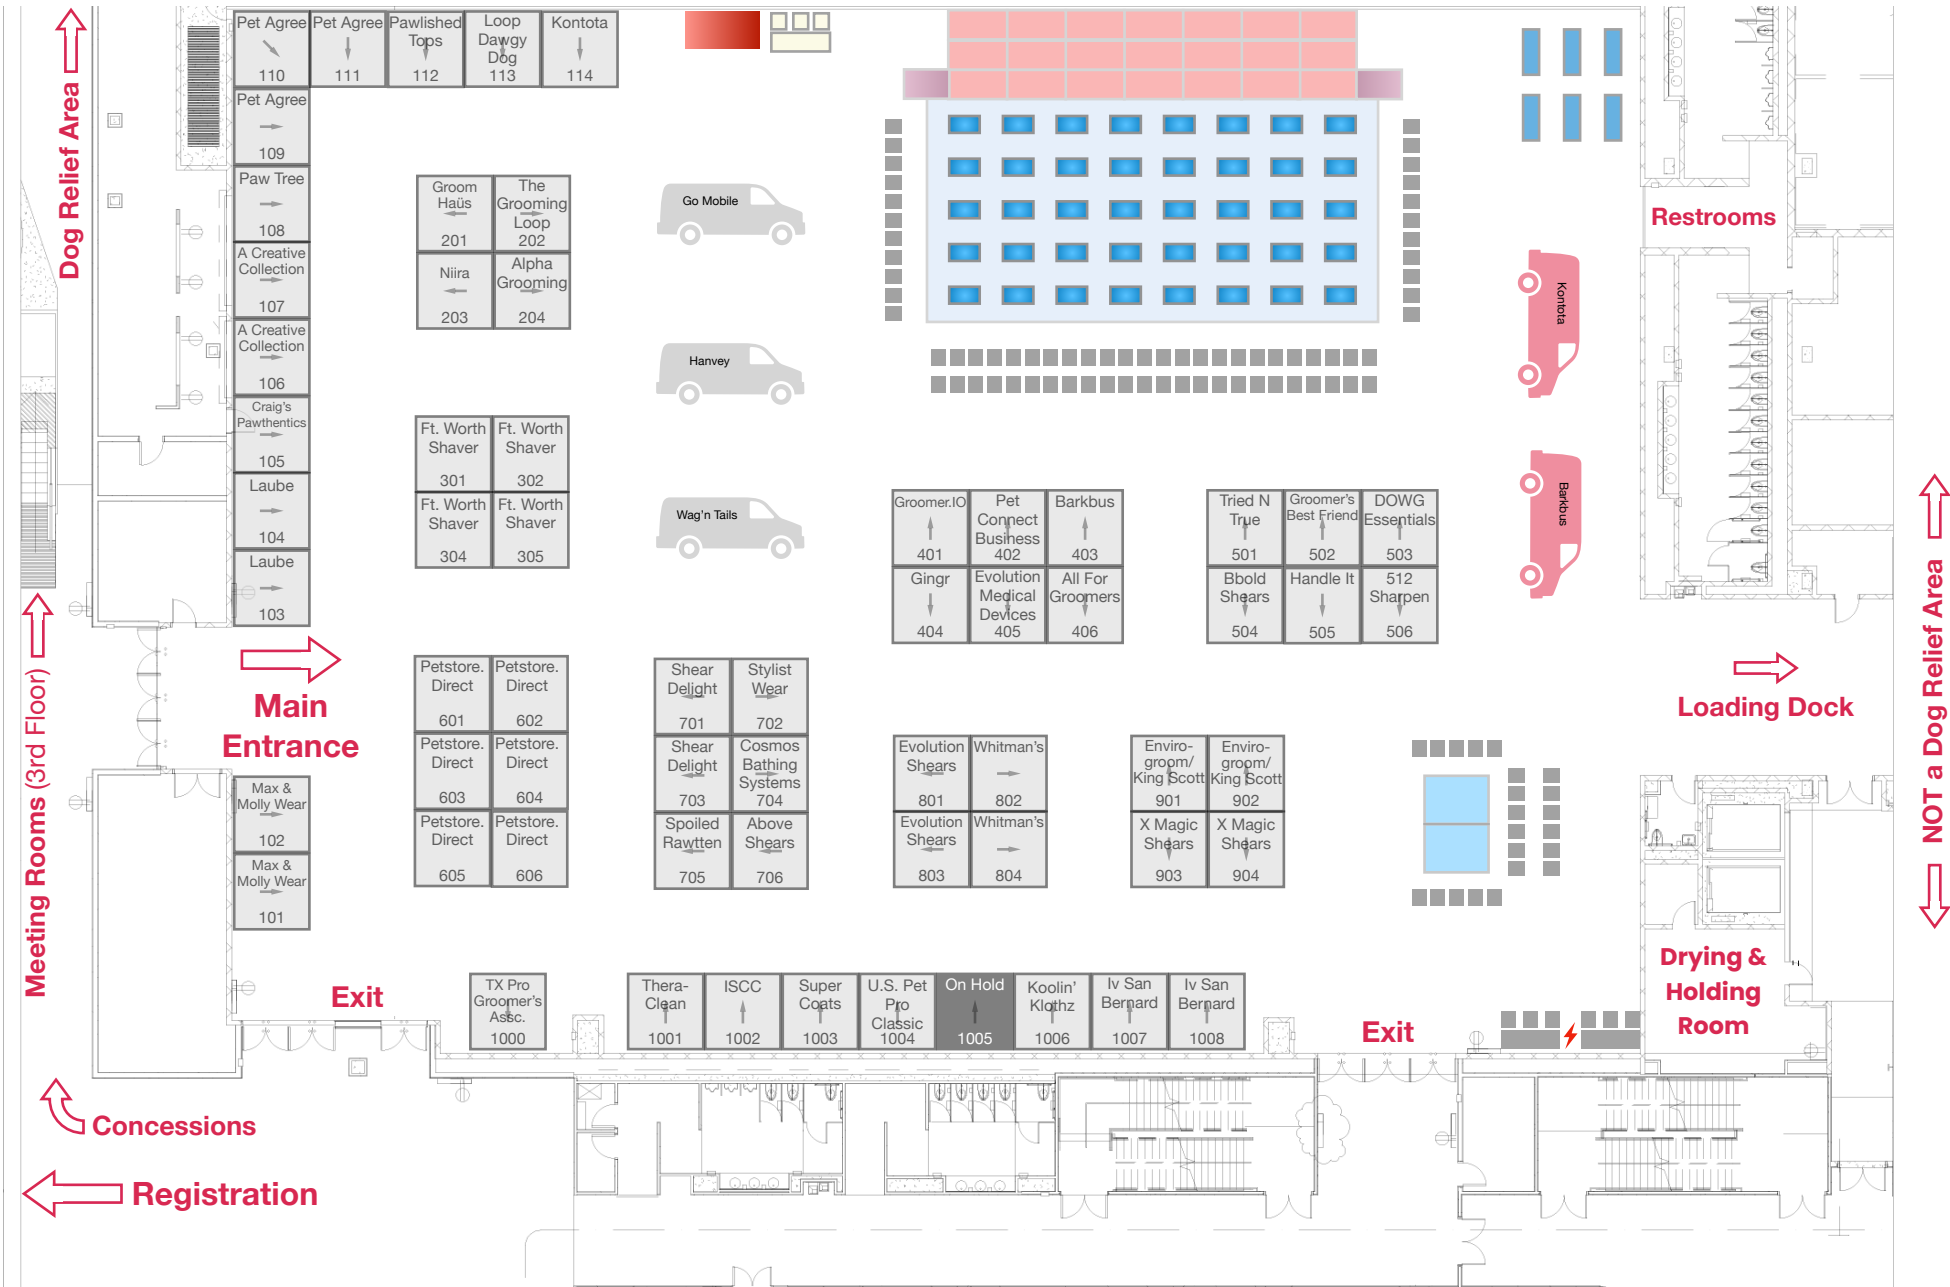

EXHIBIT HALL FLOOR PLAN

2. Occupied Booth   On Hold Booth   In-Line Booth   Corner Booth   Premium Booth   L-Corner Booth   Exhibitor Van   Bathing Van   Platform Demos   Main Stage   Stage Stairs   Contest Ring   Ring Steward   Contest Prep   Photo Booth   Tables/Chairs   Charging Station