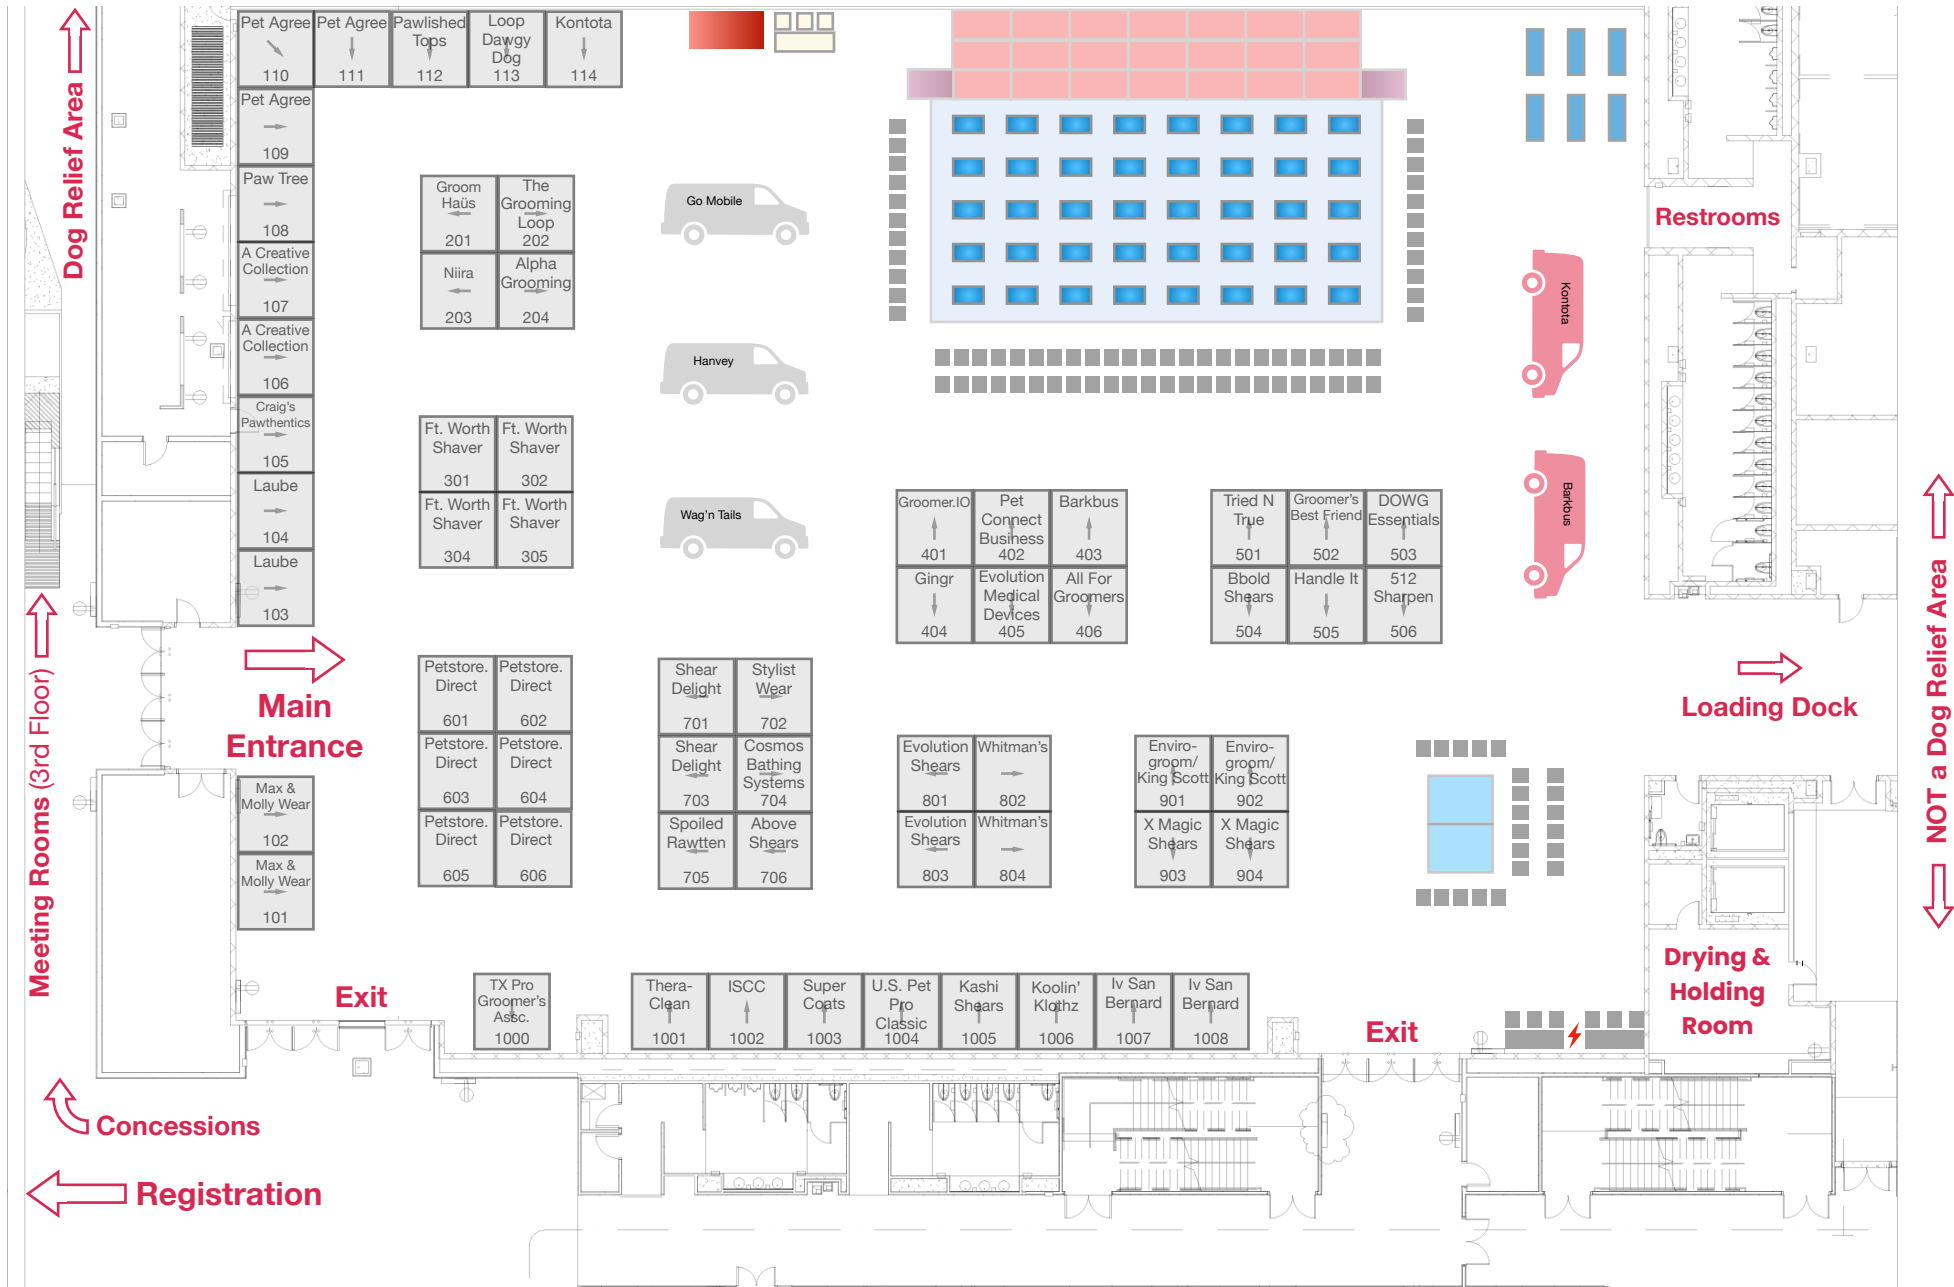

EXHIBIT HALL FLOOR PLAN

2. Occupied Booth   On Hold Booth   In-Line Booth   Corner Booth   Premium Booth   L-Corner Booth   Exhibitor Van   Bathing Van   Platform Demos   Main Stage   Stage Stairs   Contest Ring   Ring Steward   Contest Prep   Photo Booth   Tables/Chairs   Charging Station