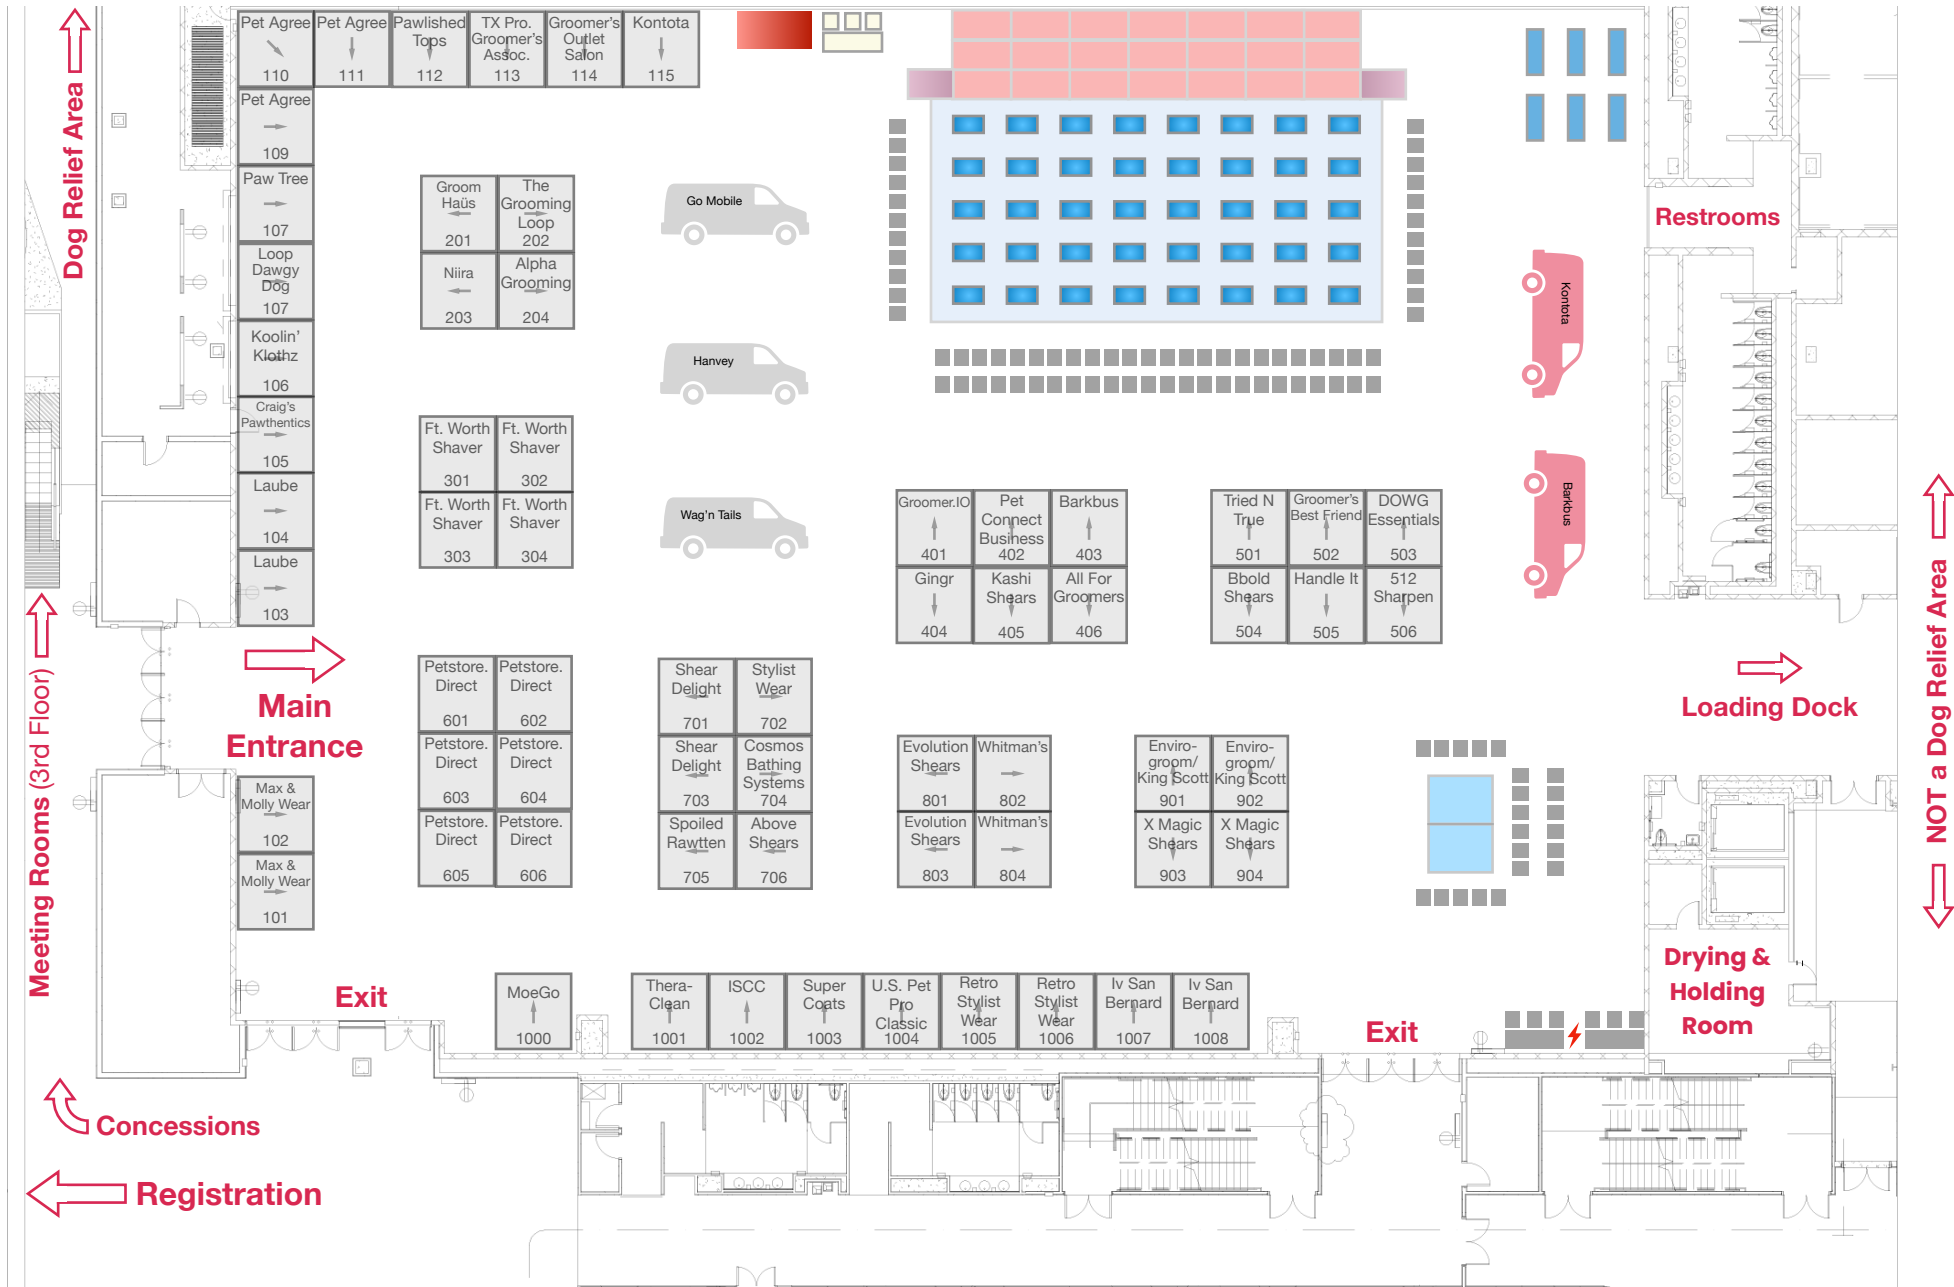

EXHIBIT HALL FLOOR PLAN

2. Occupied Booth   On Hold Booth   In-Line Booth   Corner Booth   Premium Booth   L-Corner Booth   Exhibitor Van   Bathing Van   Platform Demos   Main Stage   Stage Stairs   Contest Ring   Ring Steward   Contest Prep   Photo Booth   Tables/Chairs   Charging Station