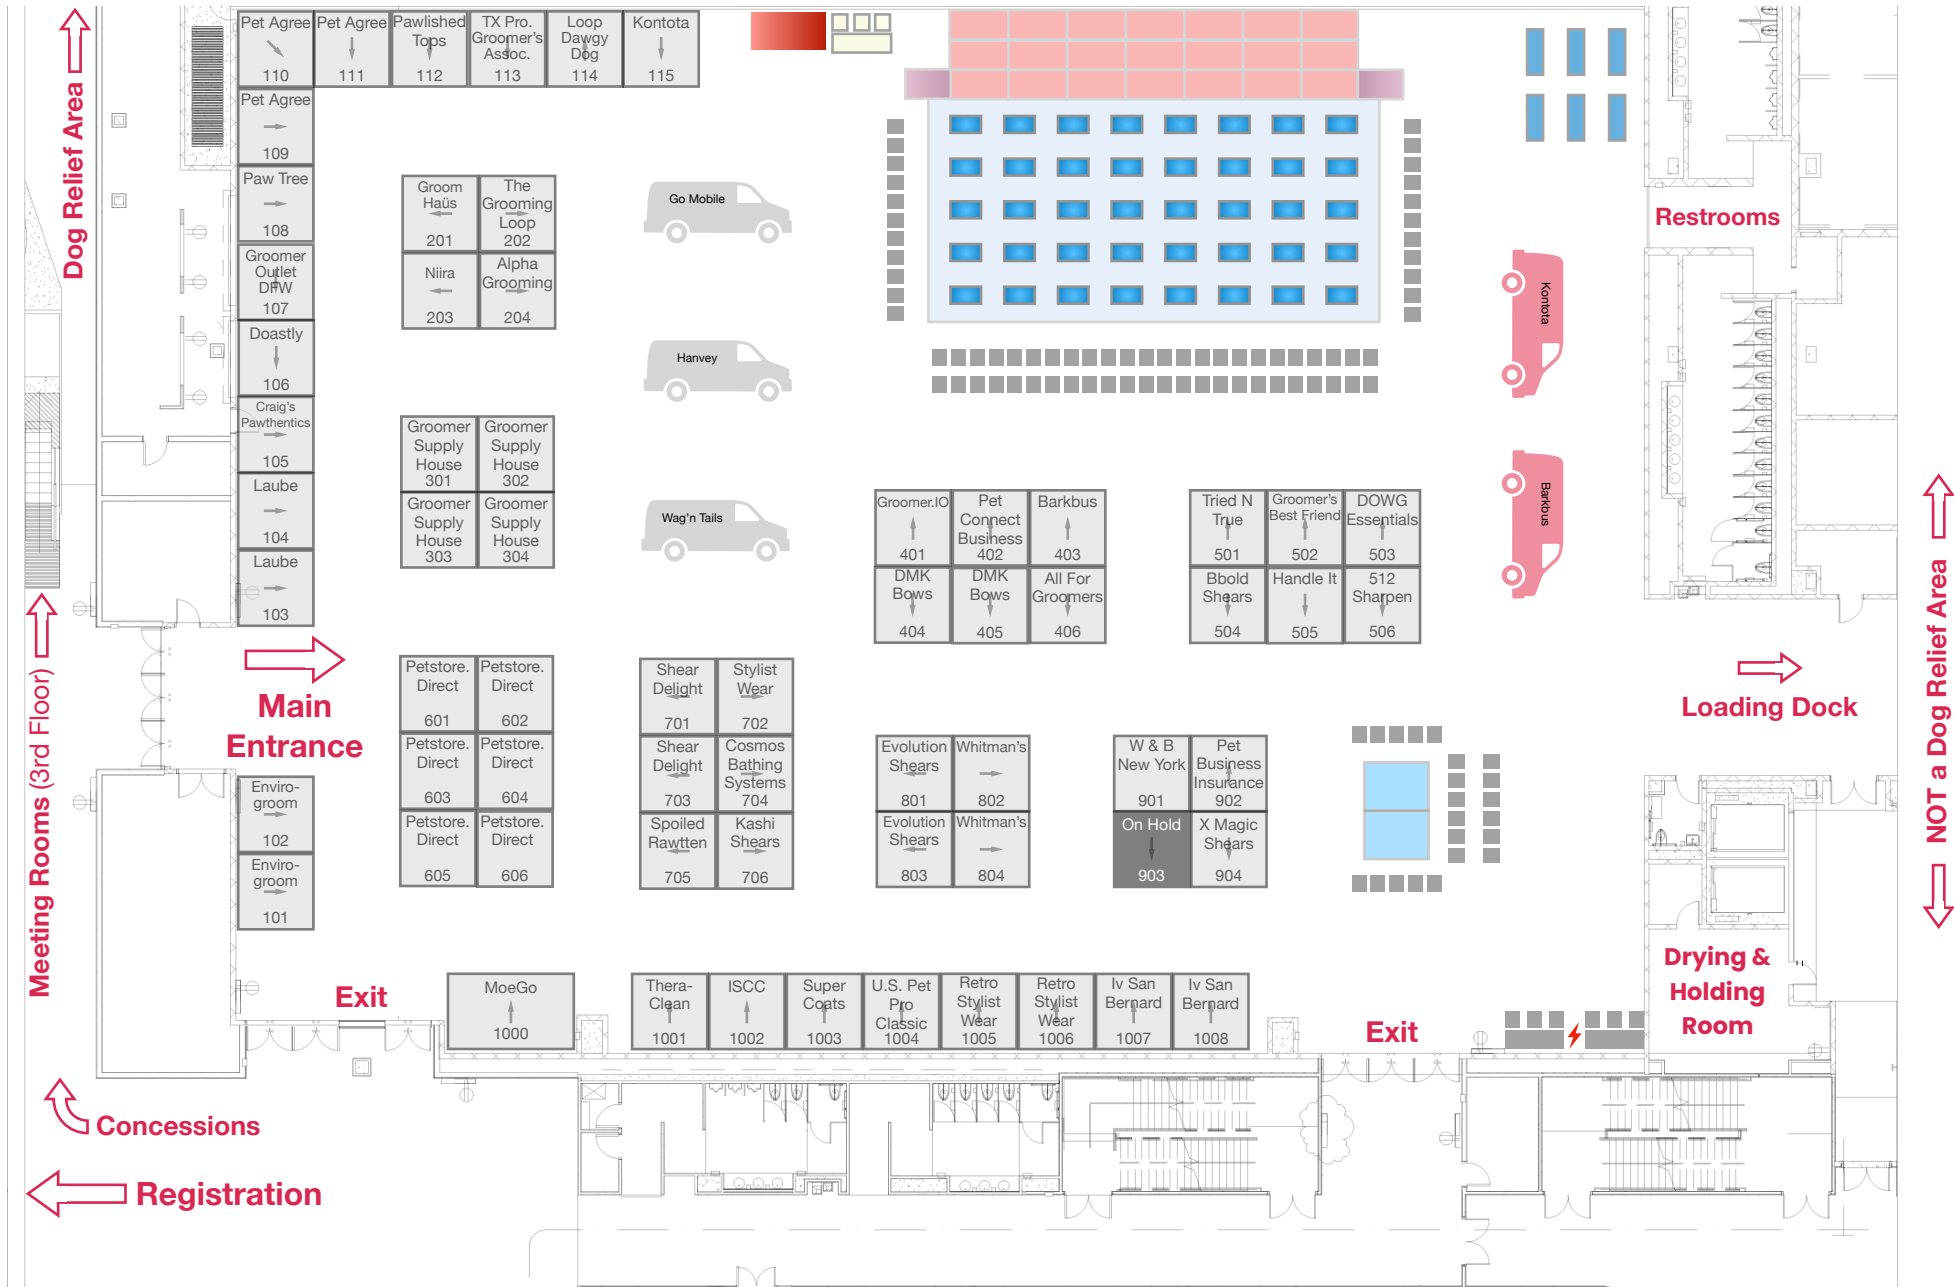

EXHIBIT HALL FLOOR PLAN

2. Occupied Booth   On Hold Booth   In-Line Booth   Corner Booth   Premium Booth   L-Corner Booth   Exhibitor Van   Bathing Van   Platform Demos   Main Stage   Stage Stairs   Contest Ring   Ring Steward   Contest Prep   Photo Booth   Tables/Chairs   Charging Station