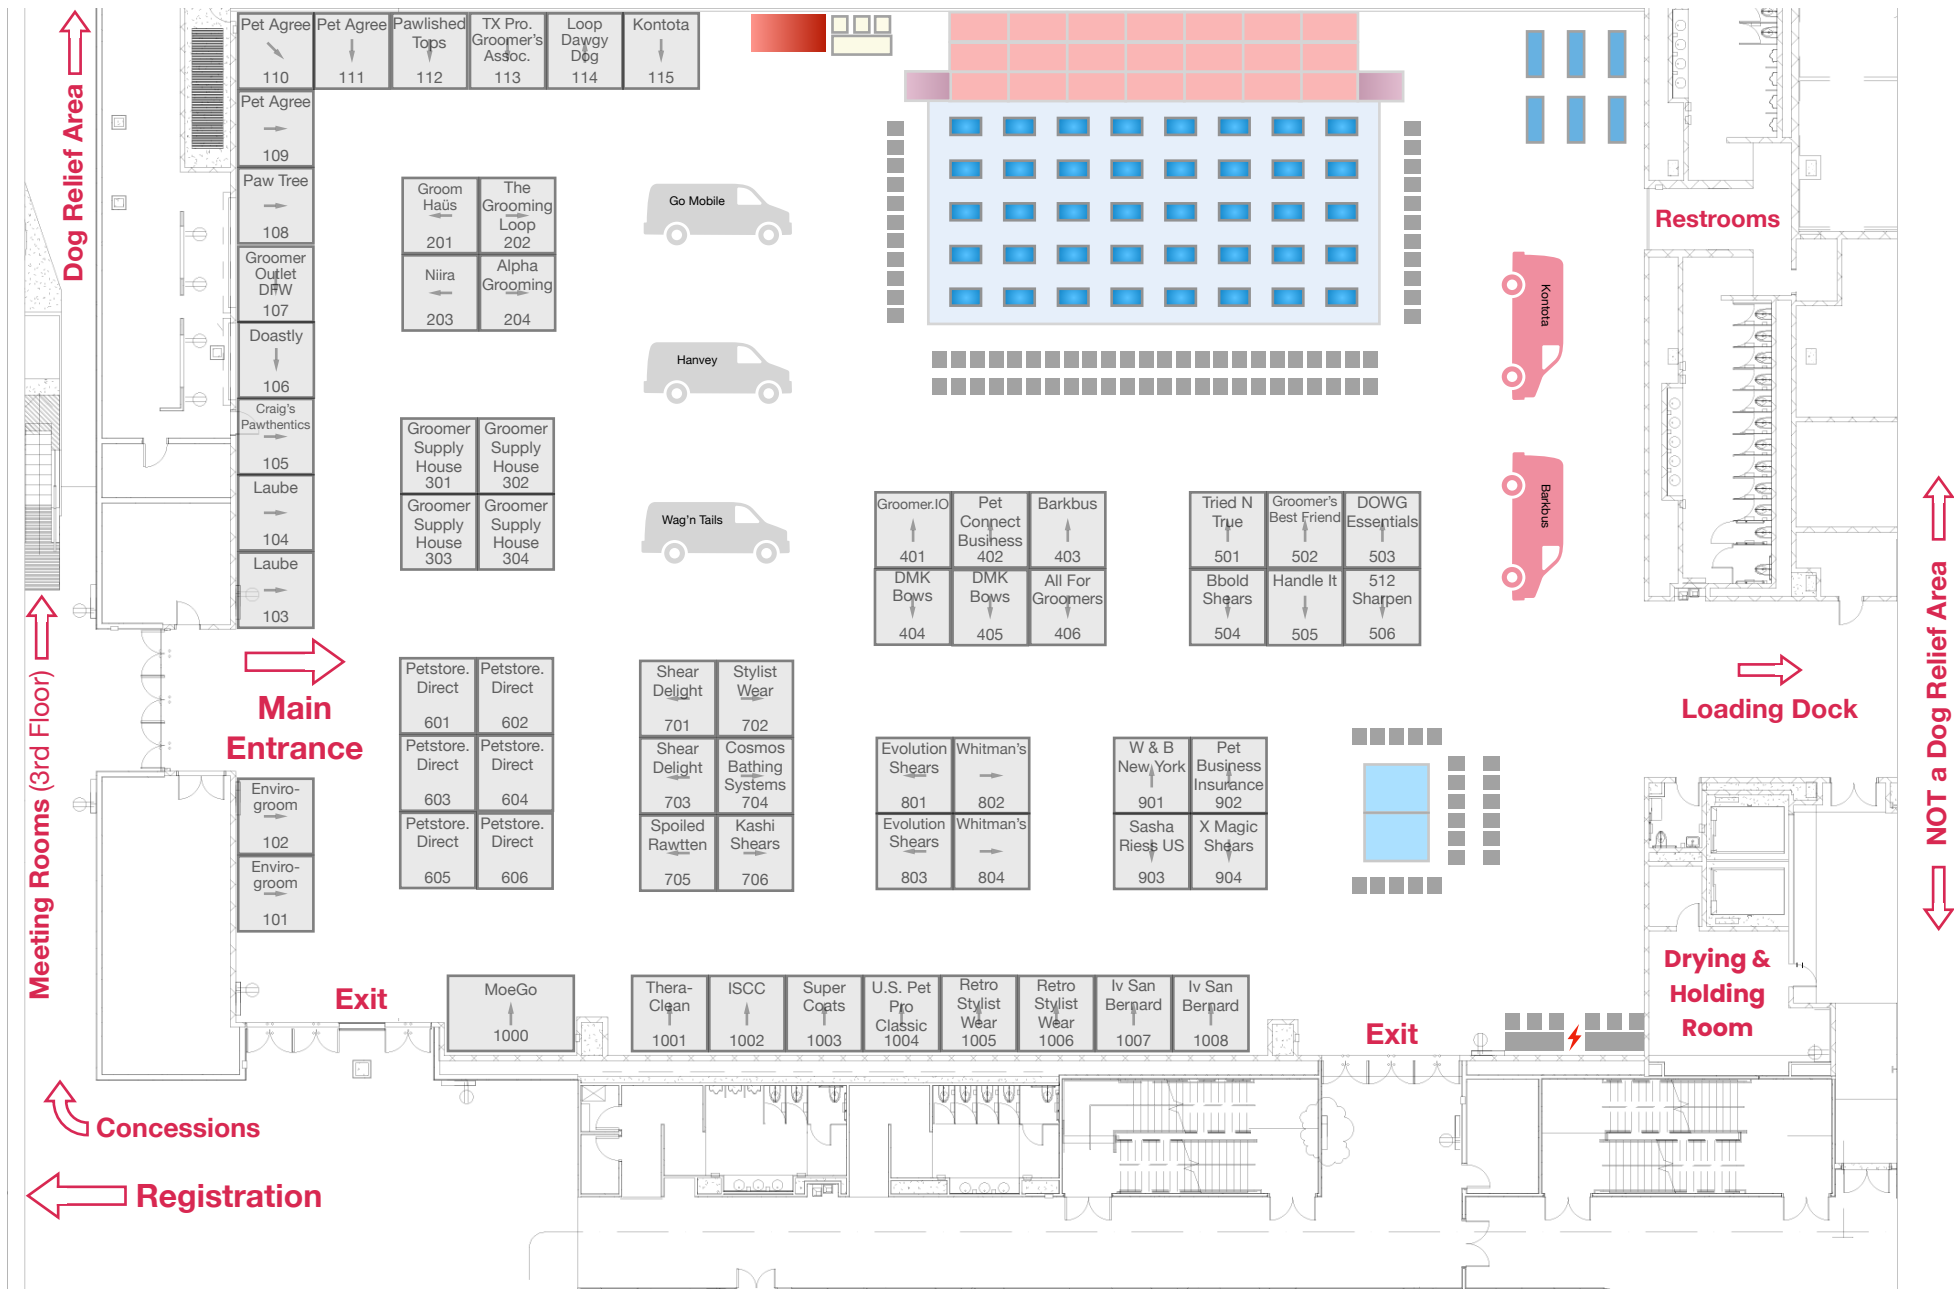

EXHIBIT HALL FLOOR PLAN

2. Occupied Booth   On Hold Booth   In-Line Booth   Corner Booth   Premium Booth   L-Corner Booth   Exhibitor Van   Bathing Van   Platform Demos   Main Stage   Stage Stairs   Contest Ring   Ring Steward   Contest Prep   Photo Booth   Tables/Chairs   Charging Station